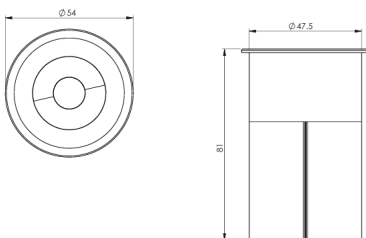

Single Line Diagram

SERNA FIXED 47

Recessed